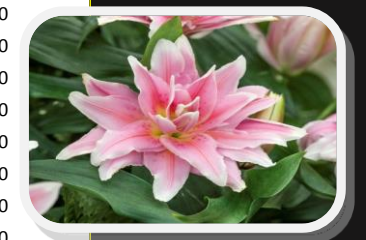

Hybrid Tea Roses *FPF Grown*		
	Bunch	Case
Akito (White) 25st:	$ 0.72	$ .68/st
Alhambra (Red/Orange) 13st:	$ 0.72	$ .68/st
Avalanche (White) 13st:	$ 0.72	$ .68/st
Lexington (Cream) 13st:	$ 0.72	$ .68/st
Memory (Hot Pink) 13st:	$ 0.72	$ .68/st
Milva (Orange) 13st:	$ 0.72	$ .68/st
Misano (bi-color) 13st:	$ 0.72	$ .68/st
Orange Juice (Orange) 13st:	$ 0.72	$ .68/st
Peach Avalanche (Peach) 13st:	$ 0.72	$ .68/st
Red Naomi (Lt. Red) 13st:	$ 0.72	$ .68/st
Revival (Medium Pink) 13st:	$ 0.72	$ .68/st
Sweet Avalanche (Lt Pink) 13st:	$ 0.72	$ .68/st
Talia (Peach) 13 st:	$ 0.72	$ .68/st
Fragrant Roses:		
Vitality (Ivory) 13st:	$ 1.00	0.72
Garden Sprays *FPF GROWN		
	Bunch	Case
Bombastic	$ 13.00	$ 11.50
Lady Bombastic	$ 13.00	$ 11.50
Madame Bombastic	$ 13.00	$ 11.50
Miss Bombastic	$ 13.00	$ 11.50
Galina	$ 13.00	$ 11.50
Belarus	$ 11.50	$ 9.50
Lavendar Lace	$ 13.00	$ 11.50
Super Bubbles	$ 11.50	$ 9.50
Super Sensation	$ 11.50	$ 9.50
Wed. Sensation	$ 11.50	$ 9.50
Succulents * FPF GROWN		
Small 2" (45 Per Flat)	$ 1.50	
Medium 4" (30 per Flat)	$ 2.50	
Blue, Green, Purple, Black, Blue Green, Blue Gray,		

Do you get our emails displaying our weekly specials? Ask your sales rep to add you to our email list.

Ask your sales rep for volume deals!

Chris Ext: 222 * Diego Ext: 217 * Juan Ext: 221
1150 Quail Gardens Dr. Encinitas, CA 92024 Fax:
760.438.1707 Office:760.438.5548